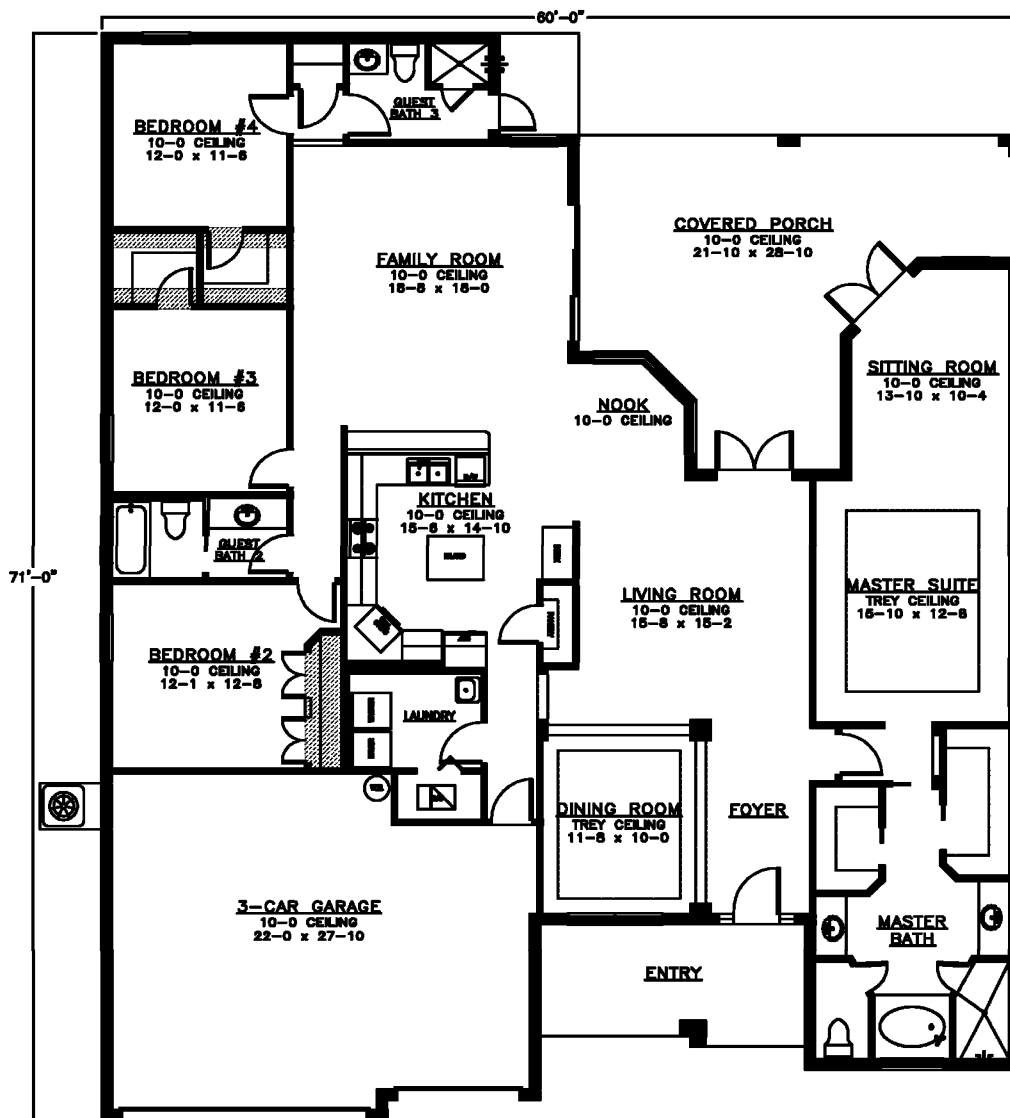

SAN MARINO

ESTATES

The Verona 4 Bedroom / 3 Bath / 3 Car Garage

Living Area	2,721
Front Entry	132
Rear Porch	427
Garage	<u>603</u>
Total	3,883

**Artist's Rendering Only; See plans for specific elevation*

www.SanMarinoFL.com
(321) 751-6850