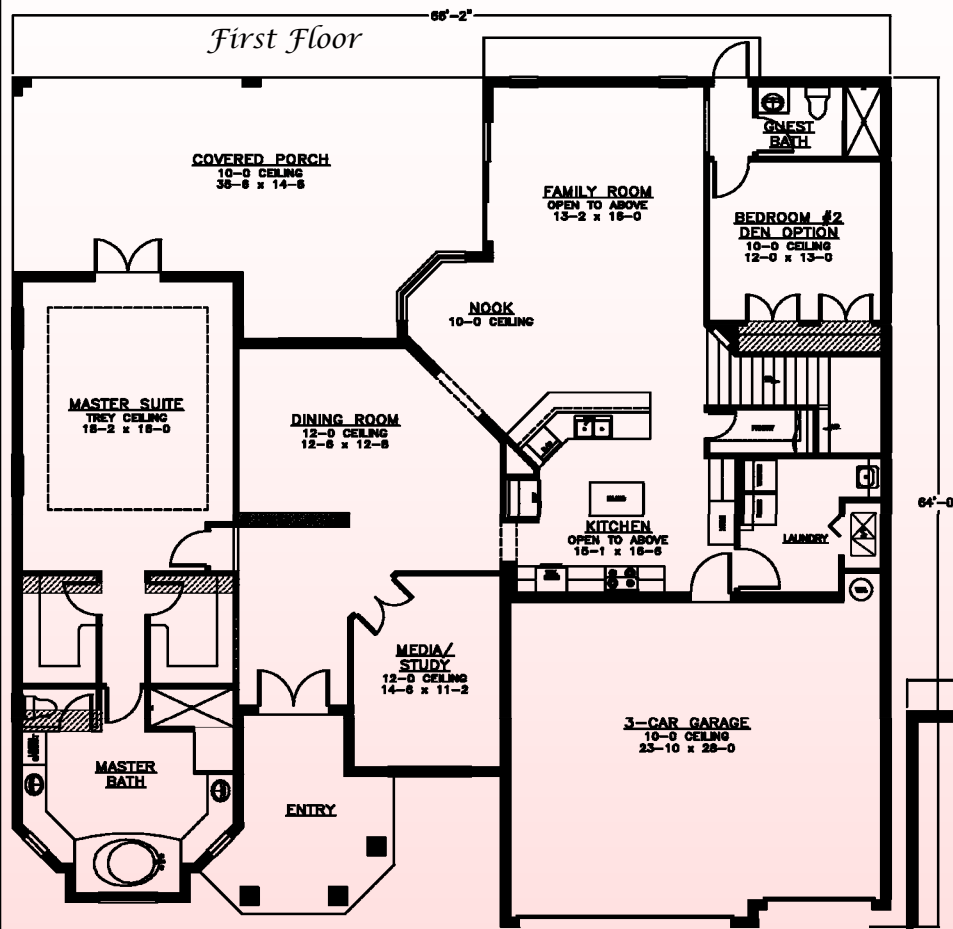

SAN MARINO

ESTATES

The Toscana

5 Bedroom / 3 Bath
3 Car Garage

Living Area	
1st Floor	2625
2nd Floor	965
Total	3590

Front Entry	158
Rear Porch	574
Garage	704
Total	5026

www.SanMarinoFL.com
(321) 751-6850