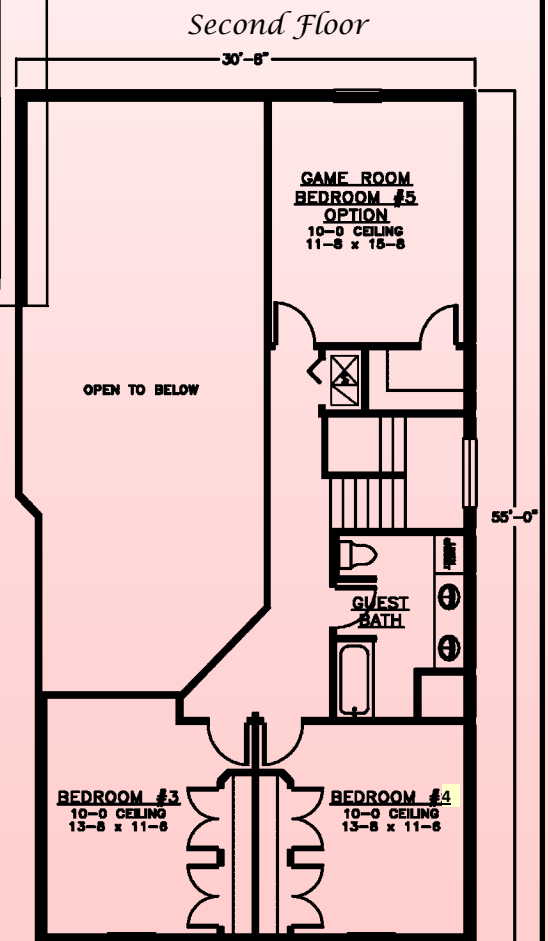

SAN MARINO

ESTATES

The Toscana

5 Bedroom / 3 Bath
3 Car Garage

Living Area	
1st Floor	2625
2nd Floor	965
Total	3590

Front Entry	158
Rear Porch	574
Garage	704
Total	5026

www.SanMarinoFL.com
(321) 751-6850